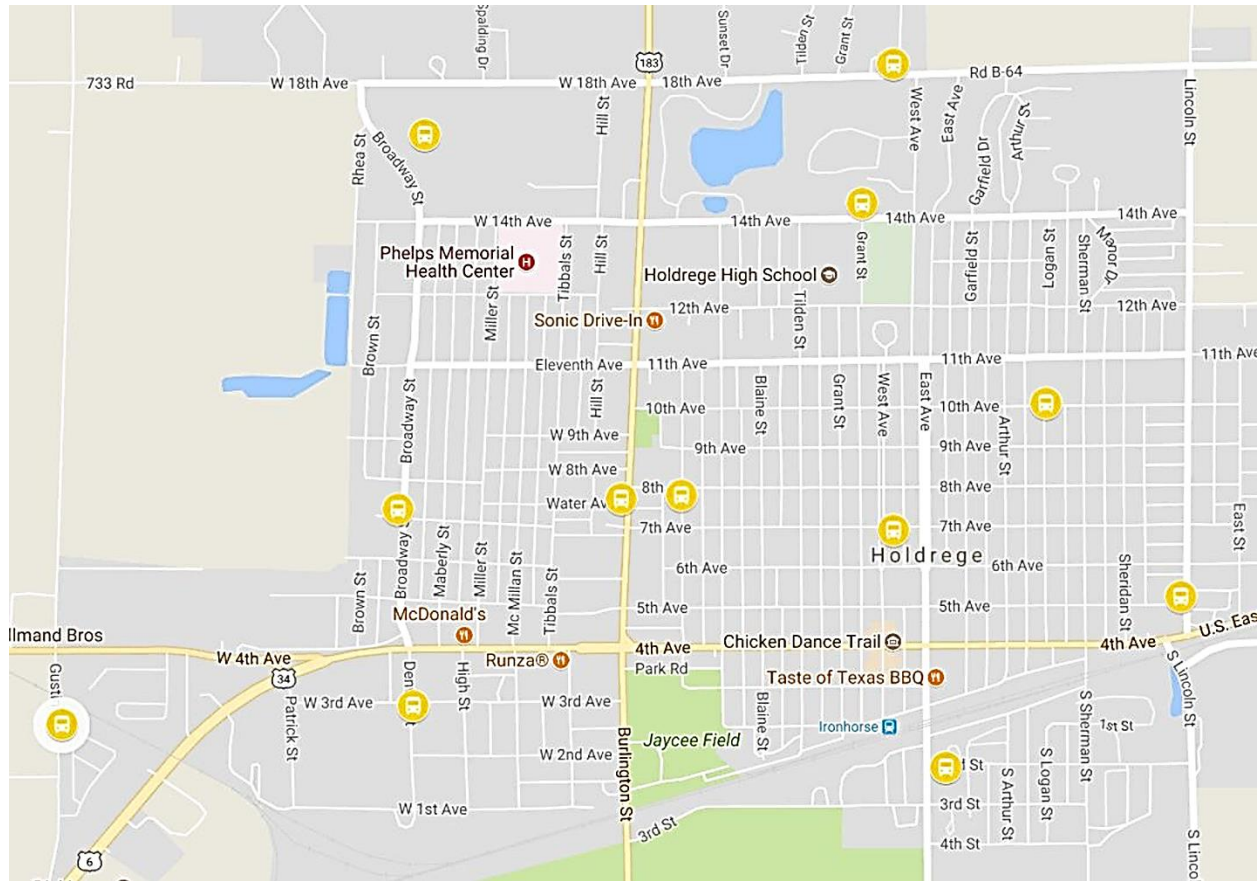

2019-20 COURTESY SHUTTLE SERVICE LOCATIONS

2019-20 COURTESY SHUTTLE SERVICE SCHEDULE (UPDATED 7/1/2019)

BUS	TIME	MORNING	BUS	TIME	AFTERNOON
	6:55 ^{am}	7th Ave & Broadway St HPS Bus Barn		3:35 ^{pm}	1700 Broadway St Holdrege Elementary School
	7:00 ^{am}	207 S Gustin St Westside Plaza Mailboxes		3:40 ^{pm}	18th Ave & West Ave Trinity Church Parking Lot
	7:05 ^{am}	3rd Ave & Denver St		3:45 ^{pm}	600 14th Ave Holdrege Middle School
	7:10 ^{am}	8th Ave & Morton St Old Washington School		3:45 ^{pm}	8th Ave & Morton St Old Washington School
	7:13 ^{am}	Water Ave & Burlington St Dental Office		3:50 ^{pm}	Water Ave & Burlington St Dental Office
	7:16 ^{am}	7th Ave & West Ave Bethel Church South Parking Lot		3:50 ^{pm}	5th Ave & Lincoln St Medicine Chest Parking Lot
	7:20 ^{am}	S East Ave & 2nd St City Campground		3:50 ^{pm}	10th Ave & Logan St Old Franklin School
	7:30 ^{am}	10th Ave & Logan St Old Franklin School		3:55 ^{pm}	3rd Ave & Denver St
	7:35 ^{am}	18th Ave & West Ave Trinity Church Parking Lot		4:00 ^{pm}	S East Ave & 2nd St City Campground
	7:37 ^{am}	5th Ave & Lincoln St Medicine Chest Parking Lot		4:05 ^{pm}	7th Ave & West Ave Bethel Church South Parking Lot
	7:40 ^{am}	600 14th Ave Holdrege Middle School		4:15 ^{pm}	207 S Gustin St Westside Plaza Mailboxes
	7:43 ^{am}	1700 Broadway St Holdrege Elementary School		4:20 ^{pm}	7th Ave & Broadway St HPS Bus Barn

Schedules are subject to change due to weather or road conditions, school activities, or unforeseen circumstances.