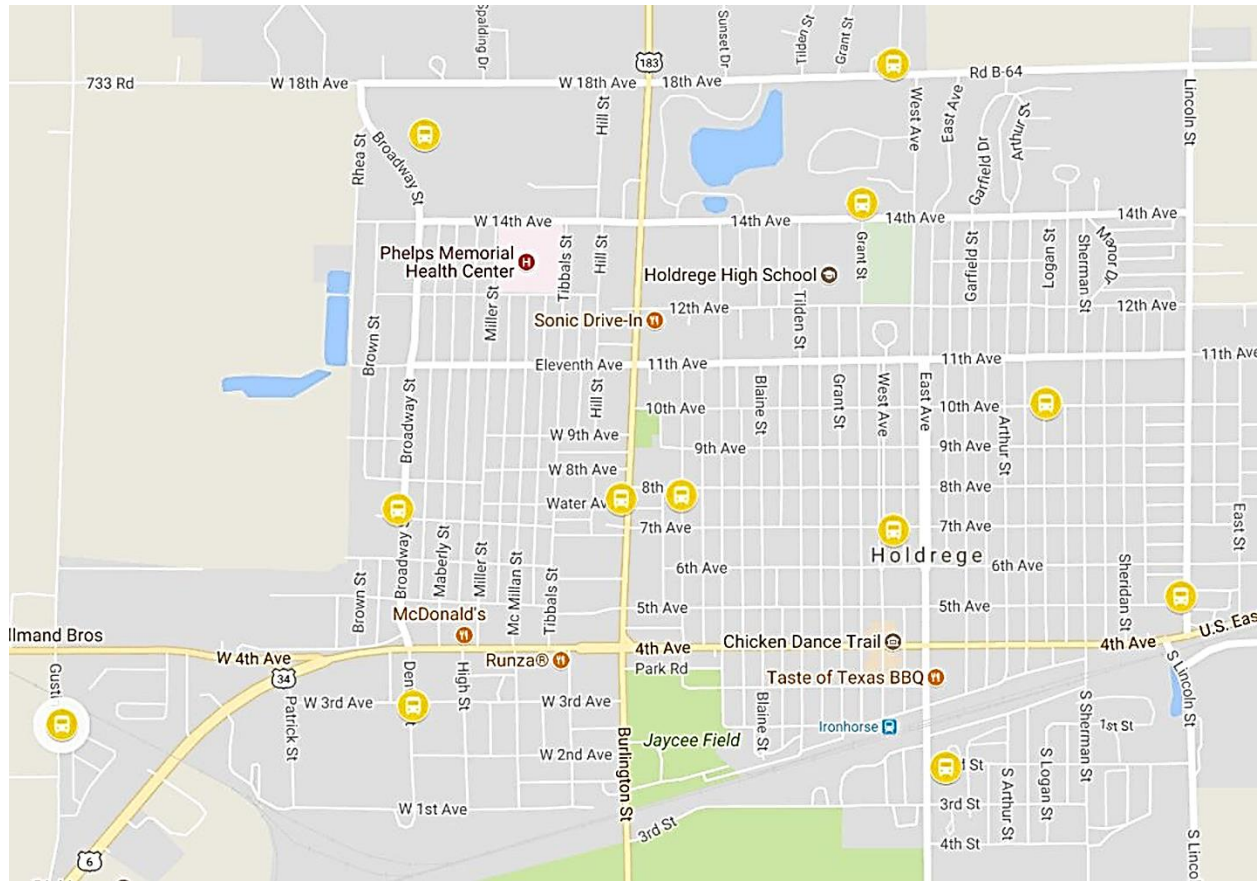

2018-19 COURTESY SHUTTLE SERVICE LOCATIONS

2018-19 COURTESY SHUTTLE SERVICE SCHEDULE (UPDATED 8/13/2018)

BUS	TIME	MORNING	BUS	TIME	AFTERNOON
	6:55 ^{am}	7th Ave & Broadway St HPS Bus Barn		3:35 ^{pm}	1700 Broadway St Holdrege Elementary School
	7:00 ^{am}	207 S Gustin St Westside Plaza Mailboxes		3:40 ^{pm}	18th Ave & West Ave Trinity Church Parking Lot
	7:05 ^{am}	3rd Ave & Denver St		3:45 ^{pm}	600 14th Ave Holdrege Middle School
	7:10 ^{am}	8th Ave & Morton St Old Washington School		3:45 ^{pm}	8th Ave & Morton St Old Washington School
	7:13 ^{am}	Water Ave & Burlington St Dental Office		3:50 ^{pm}	Water Ave & Burlington St Dental Office
	7:16 ^{am}	7th Ave & West Ave Bethel Church South Parking Lot		3:50 ^{pm}	5th Ave & Lincoln St Medicine Chest Parking Lot
	7:20 ^{am}	S East Ave & 2nd St City Campground		3:50 ^{pm}	10th Ave & Logan St Old Franklin School
	7:25 ^{am}	5th Ave & Lincoln St Medicine Chest Parking Lot		3:55 ^{pm}	3rd Ave & Denver St
	7:30 ^{am}	10th Ave & Logan St Old Franklin School		4:00 ^{pm}	S East Ave & 2nd St City Campground
	7:35 ^{am}	18th Ave & West Ave Trinity Church Parking Lot		4:05 ^{pm}	7th Ave & West Ave Bethel Church South Parking Lot
	7:40 ^{am}	600 14th Ave Holdrege Middle School		4:15 ^{pm}	207 S Gustin St Westside Plaza Mailboxes
	7:43 ^{am}	1700 Broadway St Holdrege Elementary School		4:20 ^{pm}	7th Ave & Broadway St HPS Bus Barn

Schedules are subject to change due to weather or road conditions, school activities, or unforeseen circumstances.