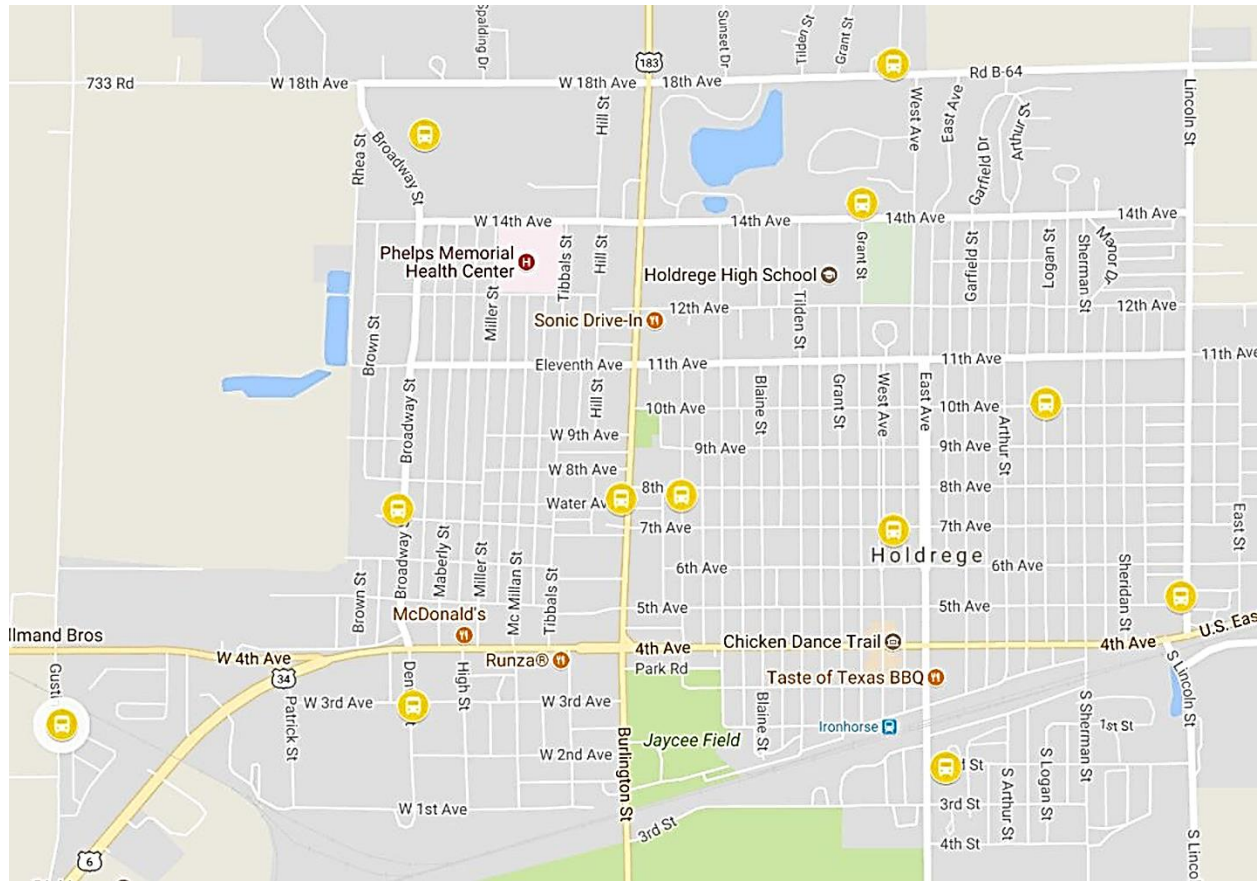

2018-19 COURTESY SHUTTLE SERVICE LOCATIONS

2018-19 COURTESY SHUTTLE SERVICE SCHEDULE (UPDATED 9/10/2018)

BUS	TIME	MORNING	BUS	TIME	AFTERNOON
	6:55 ^{am}	7th Ave & Broadway St HPS Bus Barn		3:35 ^{pm}	1700 Broadway St Holdrege Elementary School
	7:00 ^{am}	207 S Gustin St Westside Plaza Mailboxes		3:40 ^{pm}	18th Ave & West Ave Trinity Church Parking Lot
	7:05 ^{am}	3rd Ave & Denver St		3:45 ^{pm}	600 14th Ave Holdrege Middle School
	7:10 ^{am}	8th Ave & Morton St Old Washington School		3:45 ^{pm}	8th Ave & Morton St Old Washington School
	7:13 ^{am}	Water Ave & Burlington St Dental Office		3:50 ^{pm}	Water Ave & Burlington St Dental Office
	7:16 ^{am}	7th Ave & West Ave Bethel Church South Parking Lot		3:50 ^{pm}	5th Ave & Lincoln St Medicine Chest Parking Lot
	7:20 ^{am}	S East Ave & 2nd St City Campground		3:50 ^{pm}	10th Ave & Logan St Old Franklin School
	7:30 ^{am}	10th Ave & Logan St Old Franklin School		3:55 ^{pm}	3rd Ave & Denver St
	7:35 ^{am}	18th Ave & West Ave Trinity Church Parking Lot		4:00 ^{pm}	S East Ave & 2nd St City Campground
	7:37 ^{am}	5th Ave & Lincoln St Medicine Chest Parking Lot		4:05 ^{pm}	7th Ave & West Ave Bethel Church South Parking Lot
	7:40 ^{am}	600 14th Ave Holdrege Middle School		4:15 ^{pm}	207 S Gustin St Westside Plaza Mailboxes
	7:43 ^{am}	1700 Broadway St Holdrege Elementary School		4:20 ^{pm}	7th Ave & Broadway St HPS Bus Barn

Schedules are subject to change due to weather or road conditions, school activities, or unforeseen circumstances.