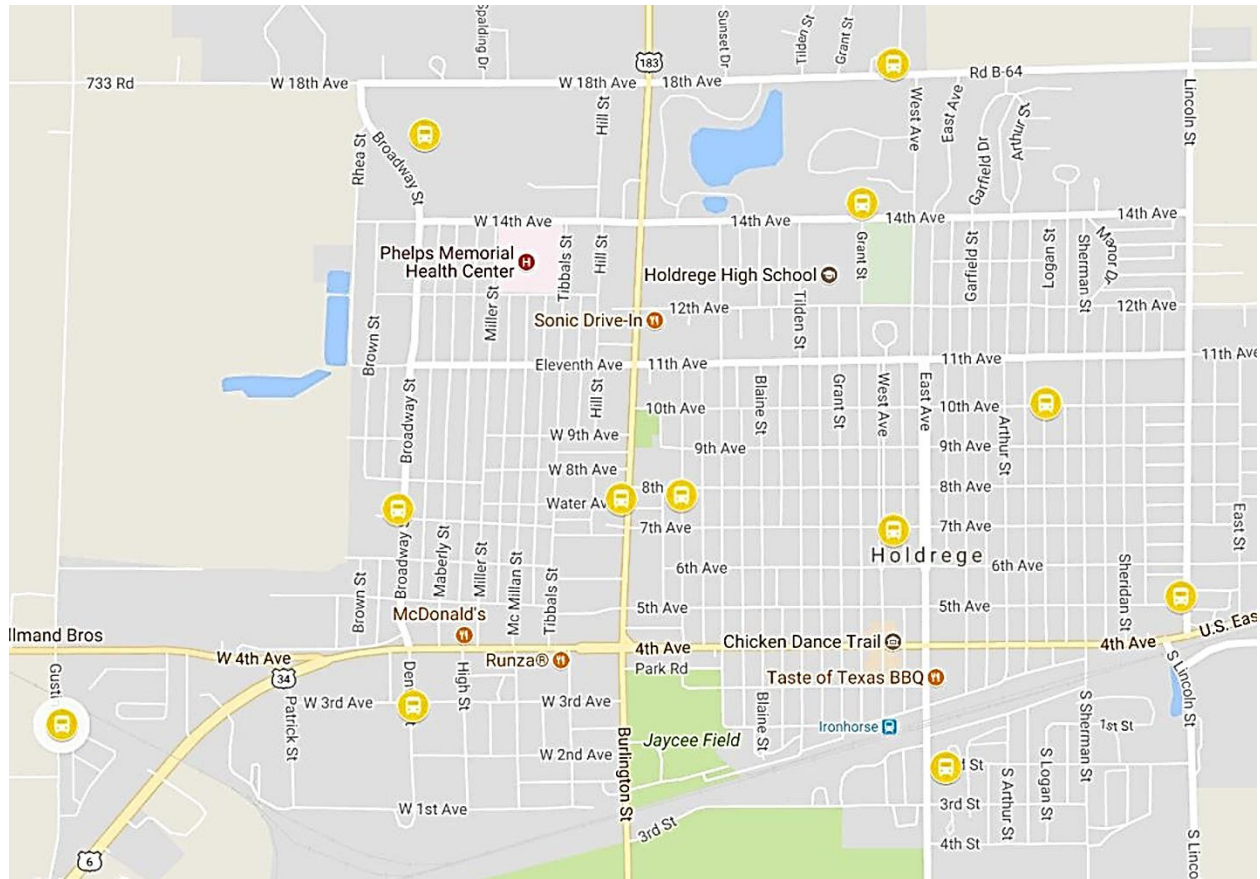

2020-21 COURTESY SHUTTLE SERVICE LOCATIONS

2020-21 COURTESY SHUTTLE SERVICE SCHEDULE (UPDATED 8/5/2020)

BUS	TIME	MORNING	BUS	TIME	AFTERNOON
	6:55 ^{am}	7th Ave & Broadway St HPS Bus Barn		3:35 ^{pm}	1700 Broadway St Holdrege Elementary School
	7:00 ^{am}	207 S Gustin St Westside Plaza Mailboxes		3:40 ^{pm}	18th Ave & West Ave Trinity Church Parking Lot
	7:05 ^{am}	3rd Ave & Denver St		3:45 ^{pm}	600 14th Ave Holdrege Middle School
	7:10 ^{am}	8th Ave & Morton St Old Washington School		3:45 ^{pm}	8th Ave & Morton St Old Washington School
	7:13 ^{am}	Water Ave & Burlington St Dental Office		3:50 ^{pm}	Water Ave & Burlington St Dental Office
	7:16 ^{am}	7th Ave & West Ave Bethel Church South Parking Lot		3:50 ^{pm}	5th Ave & Lincoln St Medicine Chest Parking Lot
	7:20 ^{am}	S East Ave & 2nd St City Campground		3:50 ^{pm}	10th Ave & Logan St Old Franklin School
	7:30 ^{am}	10th Ave & Logan St Old Franklin School		3:55 ^{pm}	3rd Ave & Denver St
	7:35 ^{am}	18th Ave & West Ave Trinity Church Parking Lot		4:00 ^{pm}	S East Ave & 2nd St City Campground
	7:37 ^{am}	5th Ave & Lincoln St Medicine Chest Parking Lot		4:05 ^{pm}	7th Ave & West Ave Bethel Church South Parking Lot
	7:40 ^{am}	600 14th Ave Holdrege Middle School		4:15 ^{pm}	207 S Gustin St Westside Plaza Mailboxes
	7:43 ^{am}	1700 Broadway St Holdrege Elementary School		4:20 ^{pm}	7th Ave & Broadway St HPS Bus Barn

Schedules are subject to change due to weather or road conditions, school activities, or unforeseen circumstances.