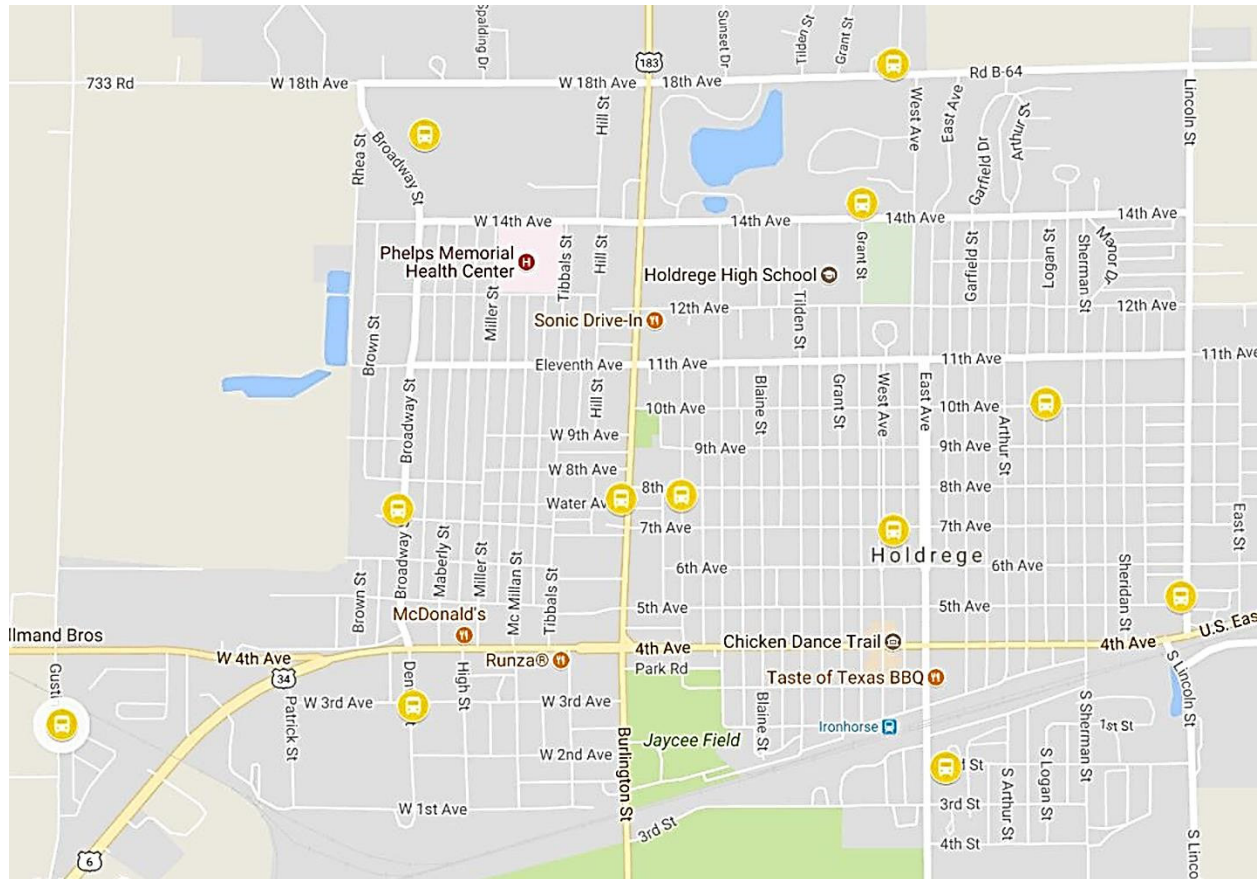

2021-22 COURTESY SHUTTLE SERVICE LOCATIONS

2021-22 COURTESY SHUTTLE SERVICE SCHEDULE (UPDATED 7/21/2021)

BUS	TIME	MORNING	BUS	TIME	AFTERNOON
	6:55 ^{am}	7 th Ave & Broadway St HPS Bus Barn		3:35 ^{pm}	1700 Broadway St Holdrege Elementary School
	7:00 ^{am}	207 S Gustin St Westside Plaza Mailboxes		3:40 ^{pm}	18 th Ave & West Ave Trinity Church Parking Lot
	7:05 ^{am}	3 rd Ave & Denver St		3:45 ^{pm}	600 14 th Ave Holdrege Middle School
	7:10 ^{am}	8 th Ave & Morton St Old Washington School		3:45 ^{pm}	8 th Ave & Morton St Old Washington School
	7:13 ^{am}	Water Ave & Burlington St Dental Office		3:50 ^{pm}	Water Ave & Burlington St Dental Office
	7:16 ^{am}	7 th Ave & West Ave Bethel Church South Parking Lot		3:50 ^{pm}	5 th Ave & Lincoln St Medicine Chest Parking Lot
	7:20 ^{am}	S East Ave & 2 nd St City Campground		3:50 ^{pm}	10 th Ave & Logan St Old Franklin School
	7:30 ^{am}	10 th Ave & Logan St Old Franklin School		3:55 ^{pm}	3 rd Ave & Denver St
	7:35 ^{am}	18 th Ave & West Ave Trinity Church Parking Lot		4:00 ^{pm}	S East Ave & 2 nd St City Campground
	7:37 ^{am}	5 th Ave & Lincoln St Medicine Chest Parking Lot		4:05 ^{pm}	7 th Ave & West Ave Bethel Church South Parking Lot
	7:40 ^{am}	600 14 th Ave Holdrege Middle School		4:15 ^{pm}	207 S Gustin St Westside Plaza Mailboxes
	7:43 ^{am}	1700 Broadway St Holdrege Elementary School		4:20 ^{pm}	7 th Ave & Broadway St HPS Bus Barn

Schedules are subject to change due to weather or road conditions, school activities, or unforeseen circumstances.