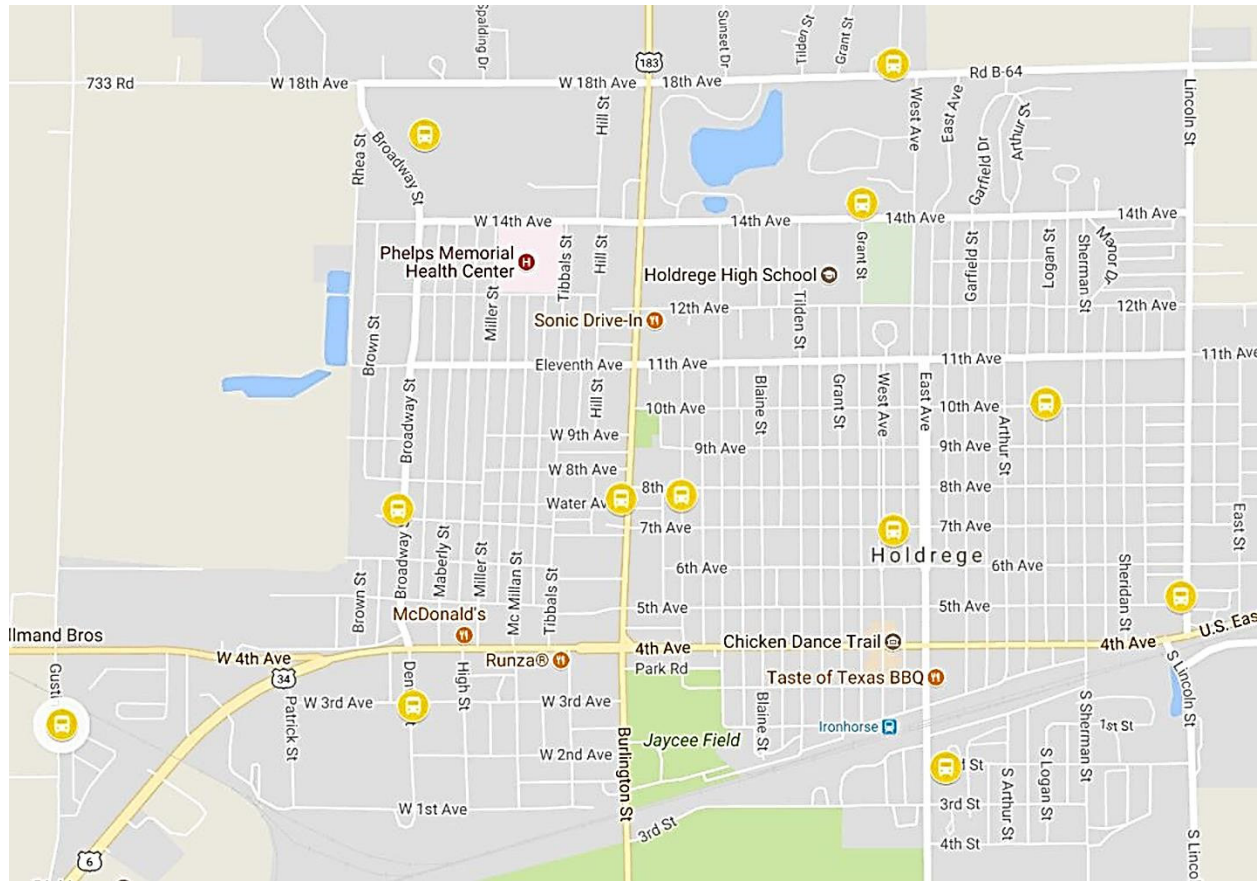

## 2022-23 COURTESY SHUTTLE SERVICE LOCATIONS

2022-23 COURTESY SHUTTLE SERVICE SCHEDULE							
BUS	TIME	MORNING			BUS	TIME	AFTERNOON
	6:55 <sup>am</sup>	7 <sup>th</sup> Ave & Broadway St HPS Bus Barn				3:35 <sup>pm</sup>	1700 Broadway St Holdrege Elementary School
	7:00 <sup>am</sup>	207 S Gustin St Westside Plaza Mailboxes				3:40 <sup>pm</sup>	18 <sup>th</sup> Ave & West Ave Trinity Church Parking Lot
	7:05 <sup>am</sup>	3 <sup>rd</sup> Ave & Denver St				3:45 <sup>pm</sup>	600 14 <sup>th</sup> Ave Holdrege Middle School
	7:10 <sup>am</sup>	8 <sup>th</sup> Ave & Morton St Old Washington School				3:45 <sup>pm</sup>	8 <sup>th</sup> Ave & Morton St Old Washington School
	7:13 <sup>am</sup>	Water Ave & Burlington St Dental Office				3:50 <sup>pm</sup>	Water Ave & Burlington St Dental Office
	7:16 <sup>am</sup>	7 <sup>th</sup> Ave & West Ave Bethel Church South Parking Lot				3:50 <sup>pm</sup>	5 <sup>th</sup> Ave & Lincoln St Medicine Chest Parking Lot
	7:20 <sup>am</sup>	S East Ave & 2 <sup>nd</sup> St City Campground				3:50 <sup>pm</sup>	10 <sup>th</sup> Ave & Logan St Old Franklin School
	7:30 <sup>am</sup>	10 <sup>th</sup> Ave & Logan St Old Franklin School				3:55 <sup>pm</sup>	3 <sup>rd</sup> Ave & Denver St
	7:35 <sup>am</sup>	18 <sup>th</sup> Ave & West Ave Trinity Church Parking Lot				4:00 <sup>pm</sup>	S East Ave & 2 <sup>nd</sup> St City Campground
	7:37 <sup>am</sup>	5 <sup>th</sup> Ave & Lincoln St Medicine Chest Parking Lot				4:05 <sup>pm</sup>	7 <sup>th</sup> Ave & West Ave Bethel Church South Parking Lot
	7:40 <sup>am</sup>	600 14 <sup>th</sup> Ave Holdrege Middle School				4:15 <sup>pm</sup>	207 S Gustin St Westside Plaza Mailboxes
	7:43 <sup>am</sup>	1700 Broadway St Holdrege Elementary School				4:20 <sup>pm</sup>	7 <sup>th</sup> Ave & Broadway St HPS Bus Barn

Schedules are subject to change due to weather or road conditions, school activities, or unforeseen circumstances.